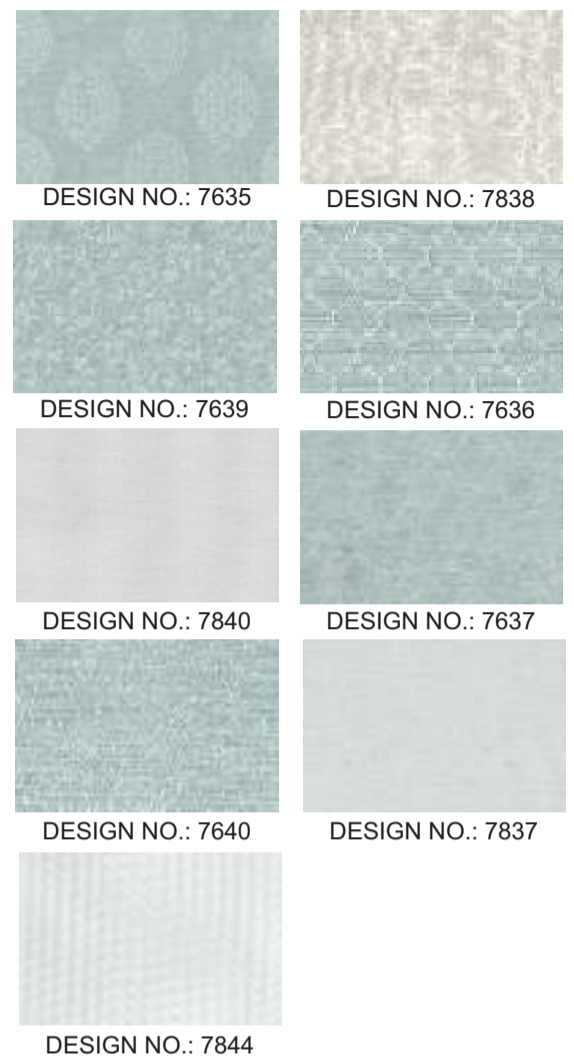

Colour matching

Whilst every effort is made to ensure that colours correspond closely to those illustrated in our patterning, we can't guarantee to match samples exactly. If an exact colour match is required, please request a stock-cutting for approval.

Cleaning

Dry clean only, we recommend that only companies experienced in the cleaning of furnishing fabrics are used.

Usage

PENDANT, BRAID, DIMENSION, ARCO-some pressure marking may occur in use, this is a natural characteristic and is not considered a flaw.

For further information please
Contact our Customer Sales Department.

Please note that all repeat sizes are approximate.

ABN®

Design No.	Width	Composition	End Use
7635	48"	100% Polyester	
7838	54"	100% Polyester	
7639	48"	100% Polyester	
7636	48"	100% Polyester	
7840	54"	100% Polyester	
7637	48"	100% Polyester	
7640	48"	100% Polyester	
7837	54"	100% Polyester	
7844	54"	100% Polyester	

wash care

BOOK CRAFTED BY

UNISON