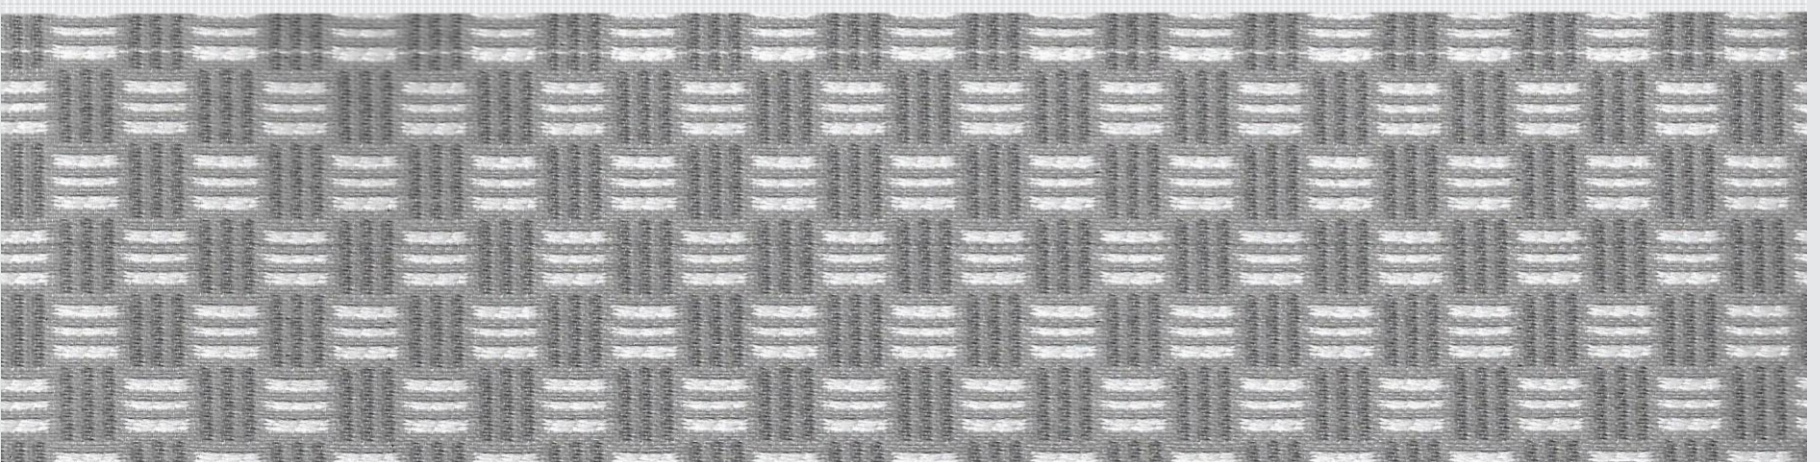

Bring Life To Home