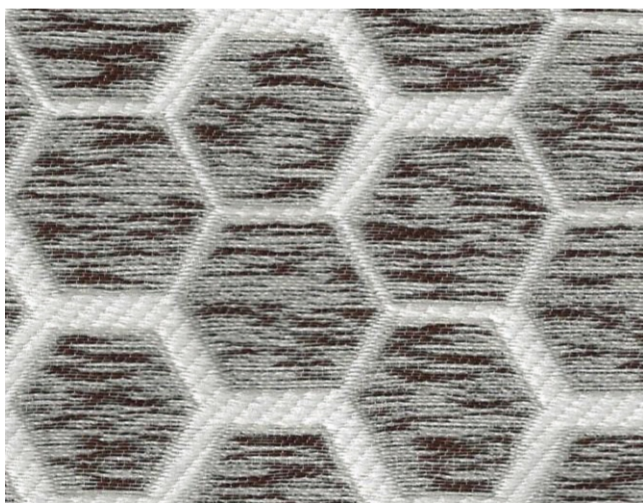

ABN[®]
Bring Life To Home

MANSSION 901

ABN[®]
Bring Life To Home

01

02

03

04

05

06

ABN[®]

Bring Life To Home

MANSION
WINDOW COVERING BLINDS
Fabric Width - 2.8 Mtrs
Dimout Zebra Blind
100% Polyster
Fabric Thickness +/-0.6 mm
Stripe Size : Main:Sheer-8:6cm

COLORS MAY VARIATE SLIGHTLY FROM LOT TO LOT