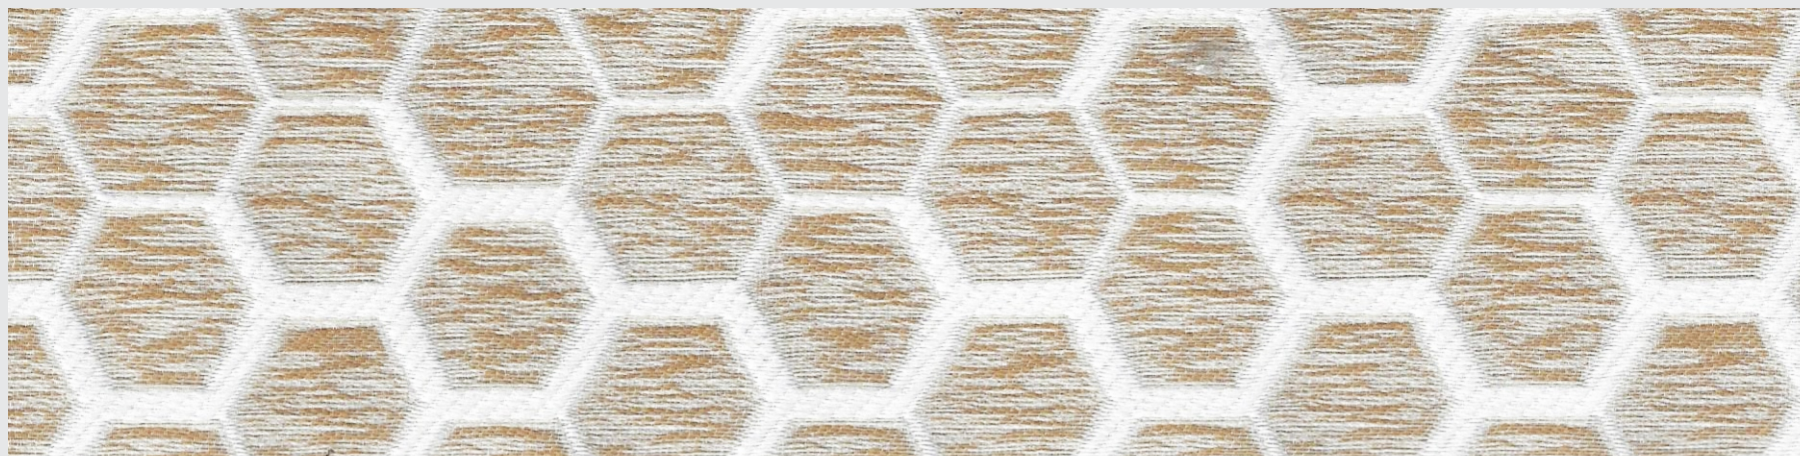

ABN®

Bring Life To Home