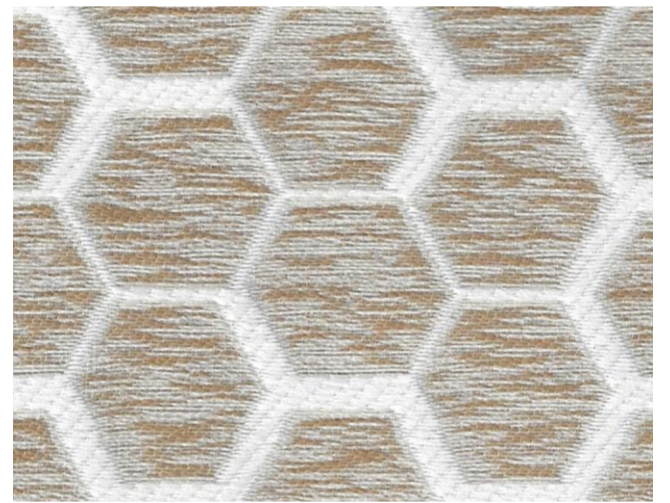

ABN[®]
Bring Life To Home

MANSSION 901

ABN[®]
Bring Life To Home

01

02

03

04

05

06

ABN[®]

Bring Life To Home

MANSION
WINDOW COVERING BLINDS
Fabric Width - 2.8 Mtrs
Dimout Zebra Blind
100% Polyster
Fabric Thickness +/-0.6 mm
Stripe Size : Main:Sheer-8:6cm

COLORS MAY VARIATE SLIGHTLY FROM LOT TO LOT