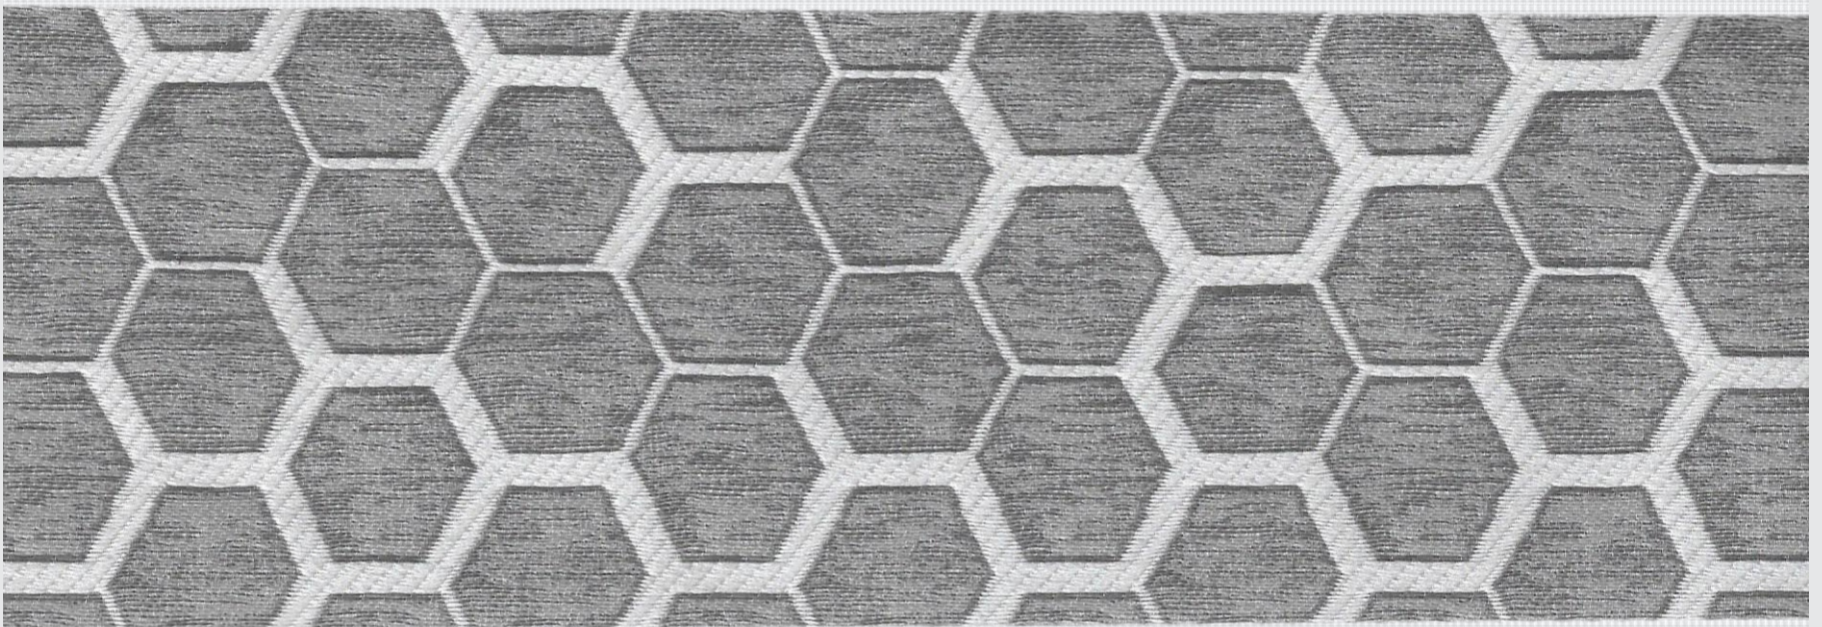

ABN®

Bring Life To Home