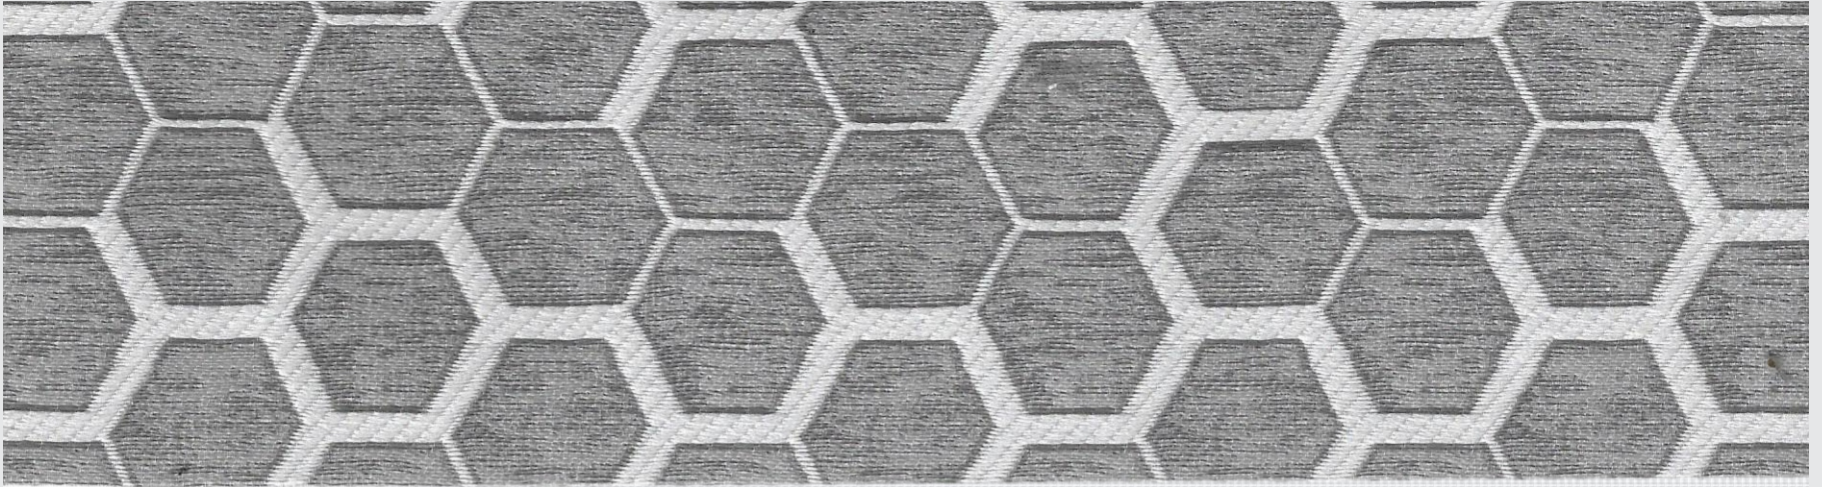

ABN®

Bring Life To Home