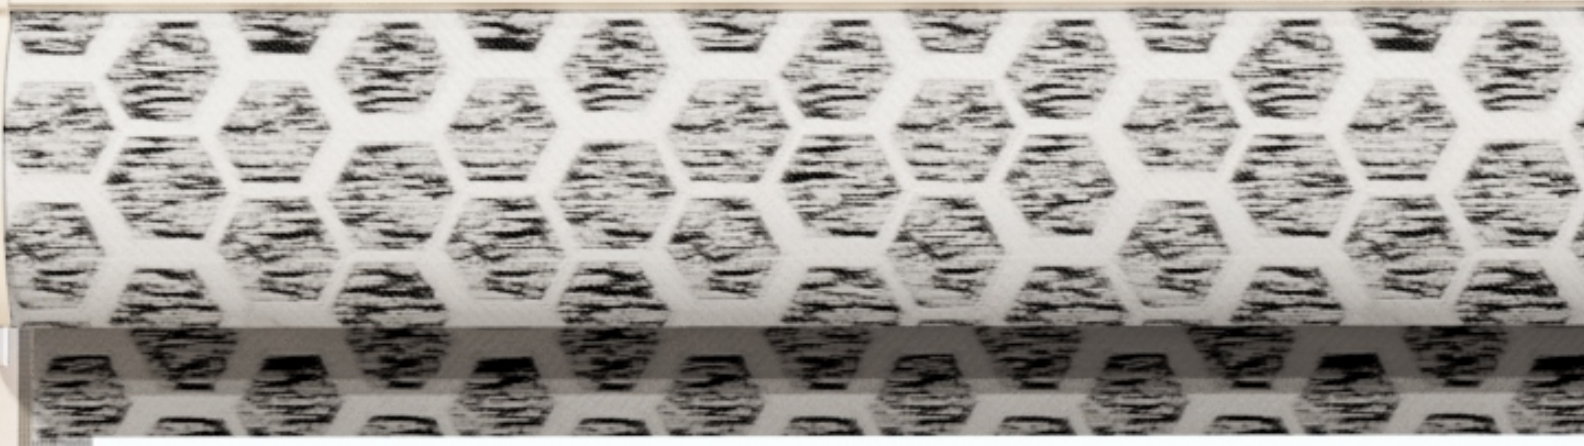

ABN[®]
Bring Life To Home

MANSSION 901

ABN[®]
Bring Life To Home

01

02

03

04

05

06

ABN[®]

Bring Life To Home

MANSION
WINDOW COVERING BLINDS
Fabric Width - 2.8 Mtrs
Dimout Zebra Blind
100% Polyster
Fabric Thickness +/-0.6 mm
Stripe Size : Main:Sheer-8:6cm

COLORS MAY VARIATE SLIGHTLY FROM LOT TO LOT