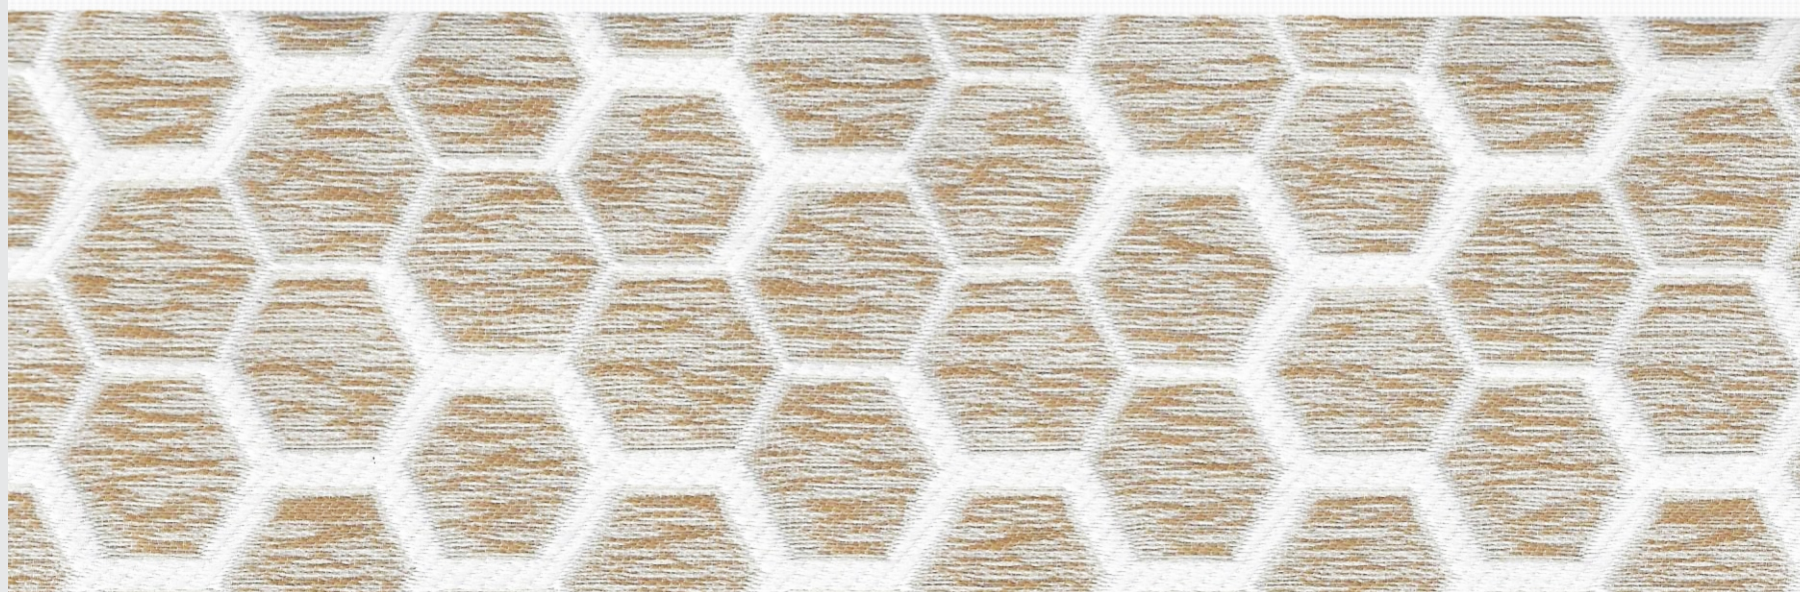

ABN®

Bring Life To Home