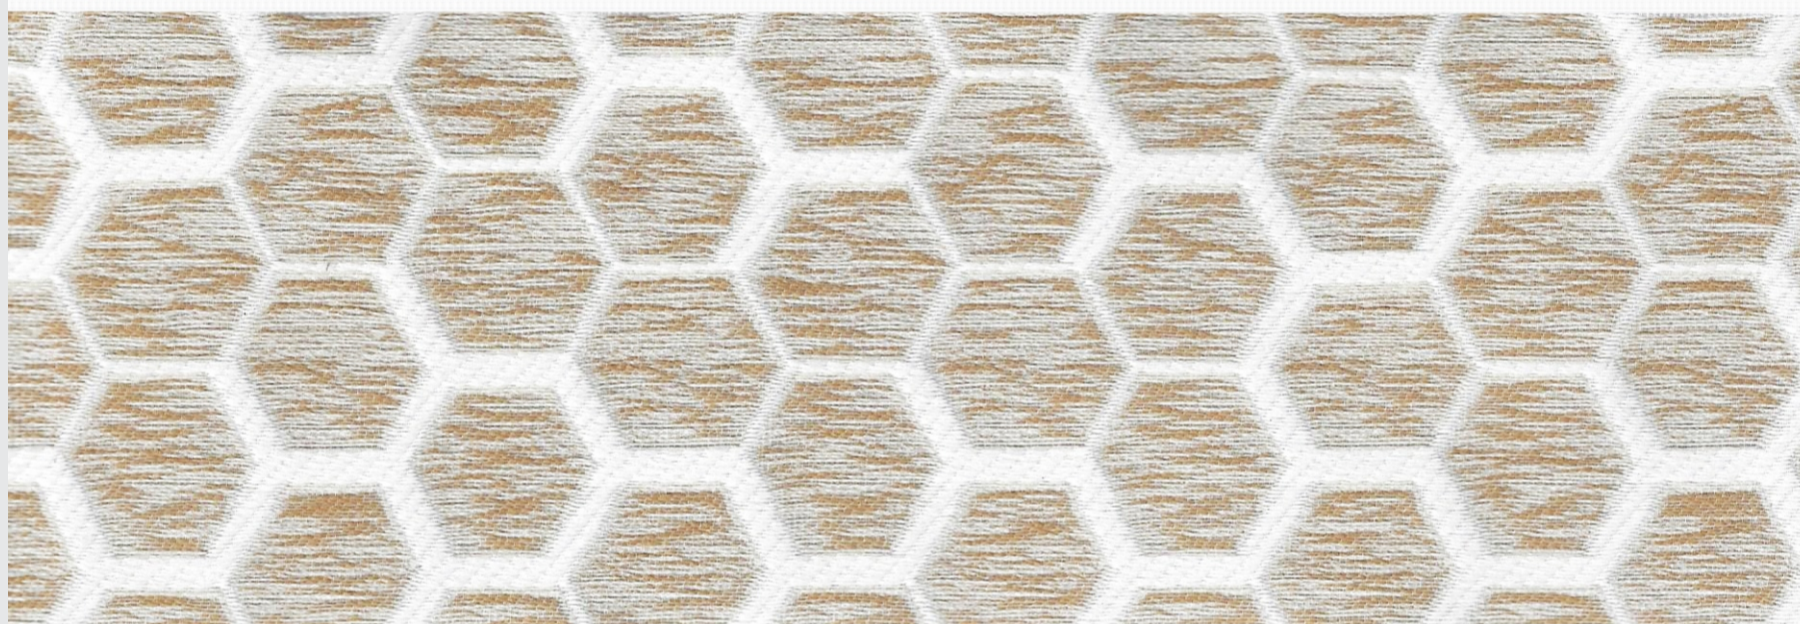

ABN®

Bring Life To Home