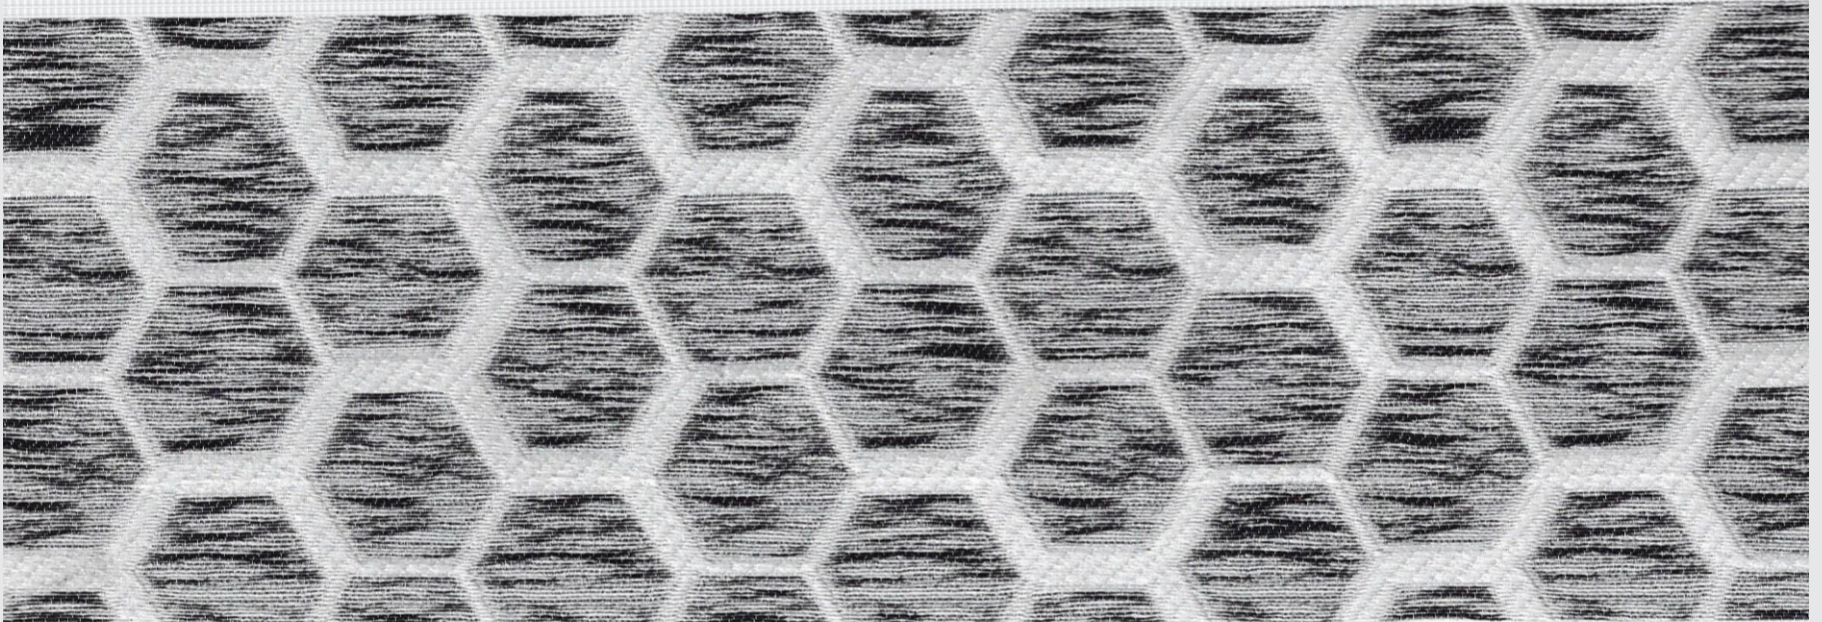

ABN®

Bring Life To Home