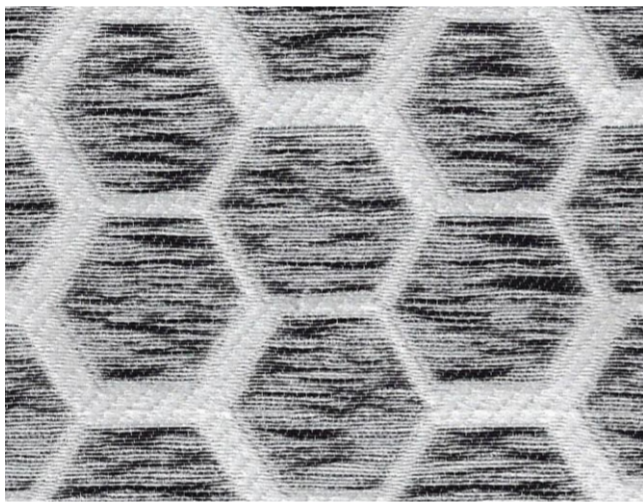

ABN[®]
Bring Life To Home

MANSSION 901

ABN[®]
Bring Life To Home

01

02

03

04

05

06

ABN[®]

Bring Life To Home

MANSION
WINDOW COVERING BLINDS
Fabric Width - 2.8 Mtrs
Dimout Zebra Blind
100% Polyster
Fabric Thickness +/-0.6 mm
Stripe Size : Main:Sheer-8:6cm

COLORS MAY VARIATE SLIGHTLY FROM LOT TO LOT