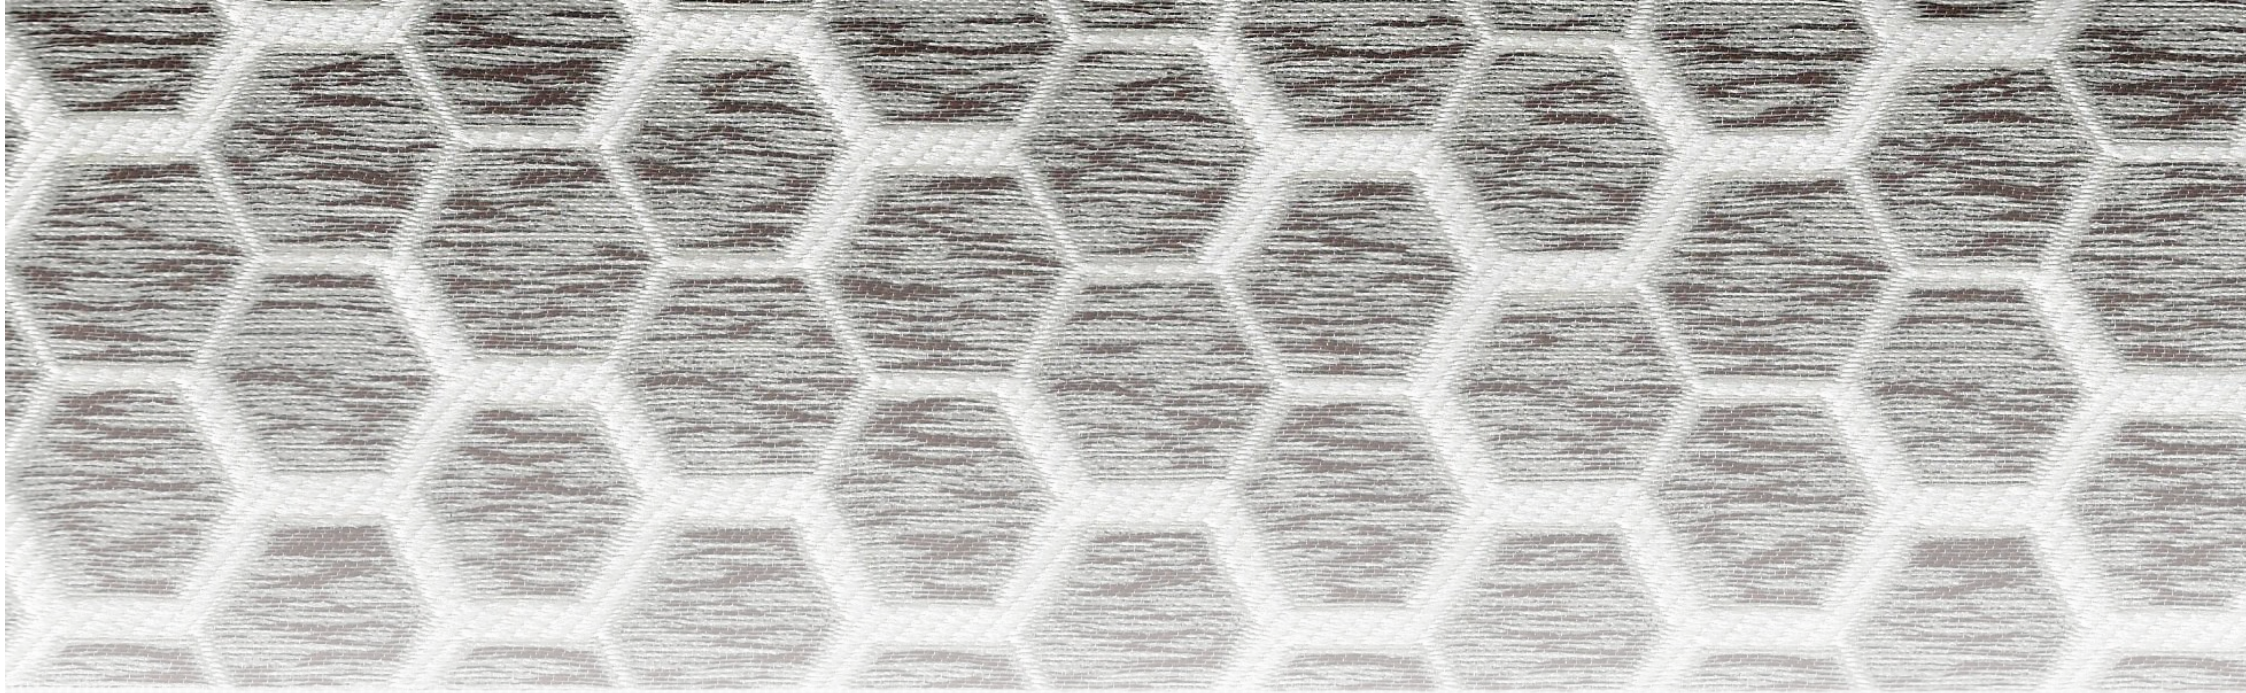

ABN[®]
Bring Life To Home

MANSSION 901

ABN[®]
Bring Life To Home

01

02

03

04

05

06

ABN[®]

Bring Life To Home

MANSION
WINDOW COVERING BLINDS
Fabric Width - 2.8 Mtrs
Dimout Zebra Blind
100% Polyster
Fabric Thickness +/-0.6 mm
Stripe Size : Main:Sheer-8:6cm

COLORS MAY VARIATE SLIGHTLY FROM LOT TO LOT