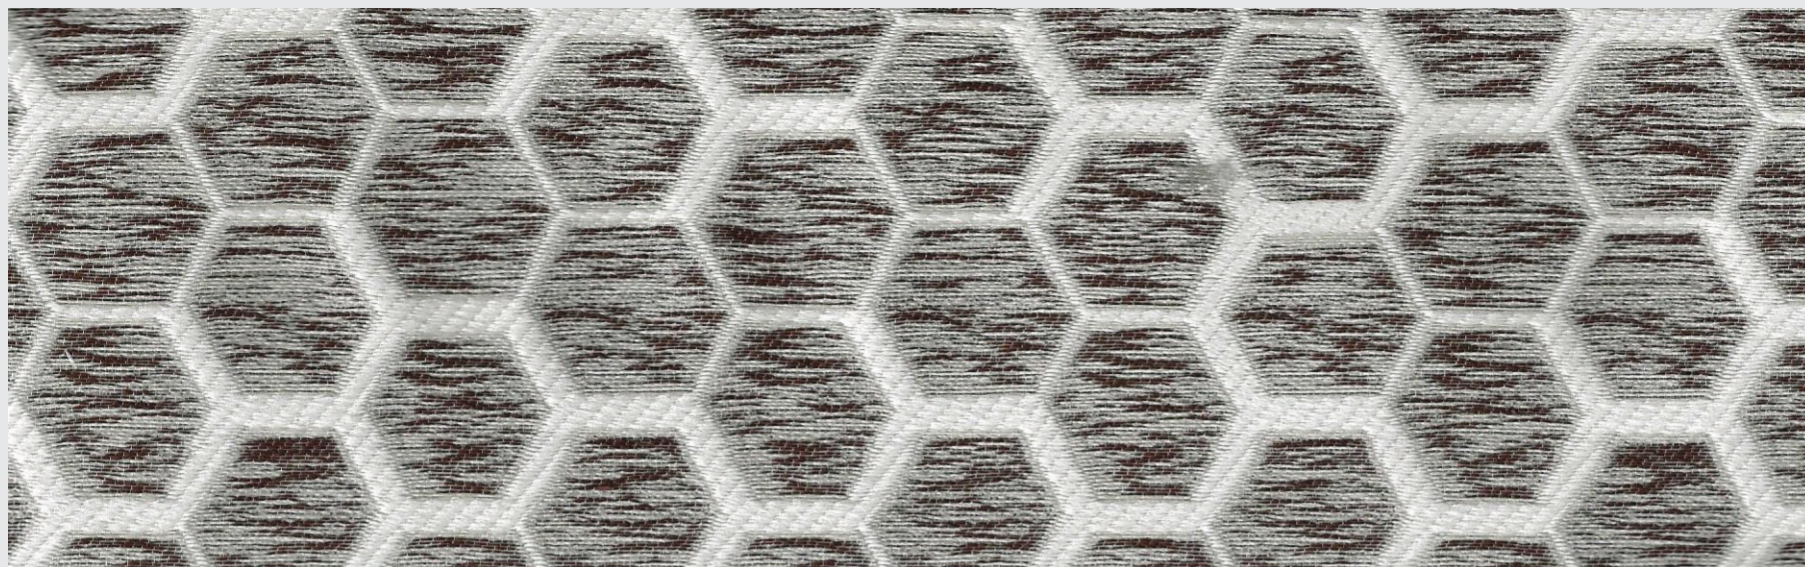

ABN®

Bring Life To Home