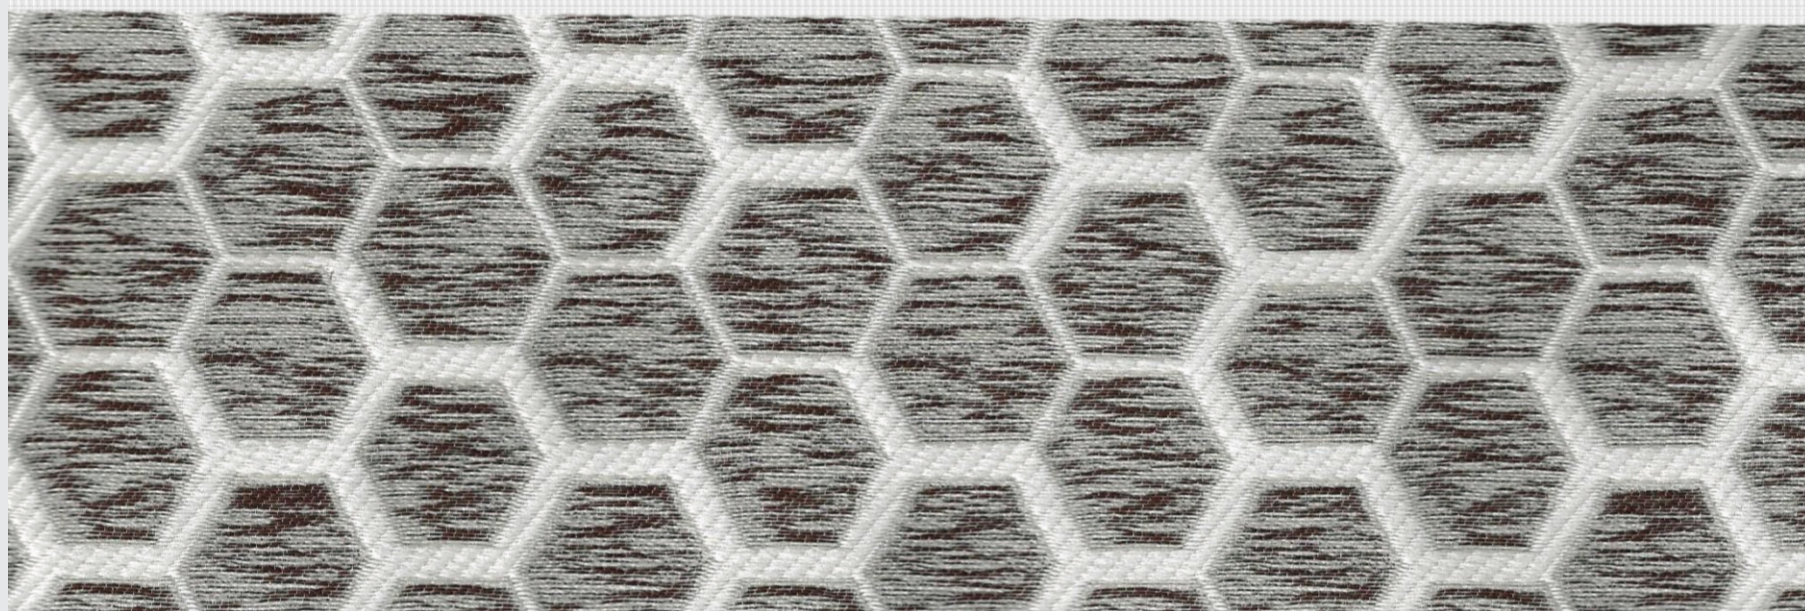

ABN®

Bring Life To Home