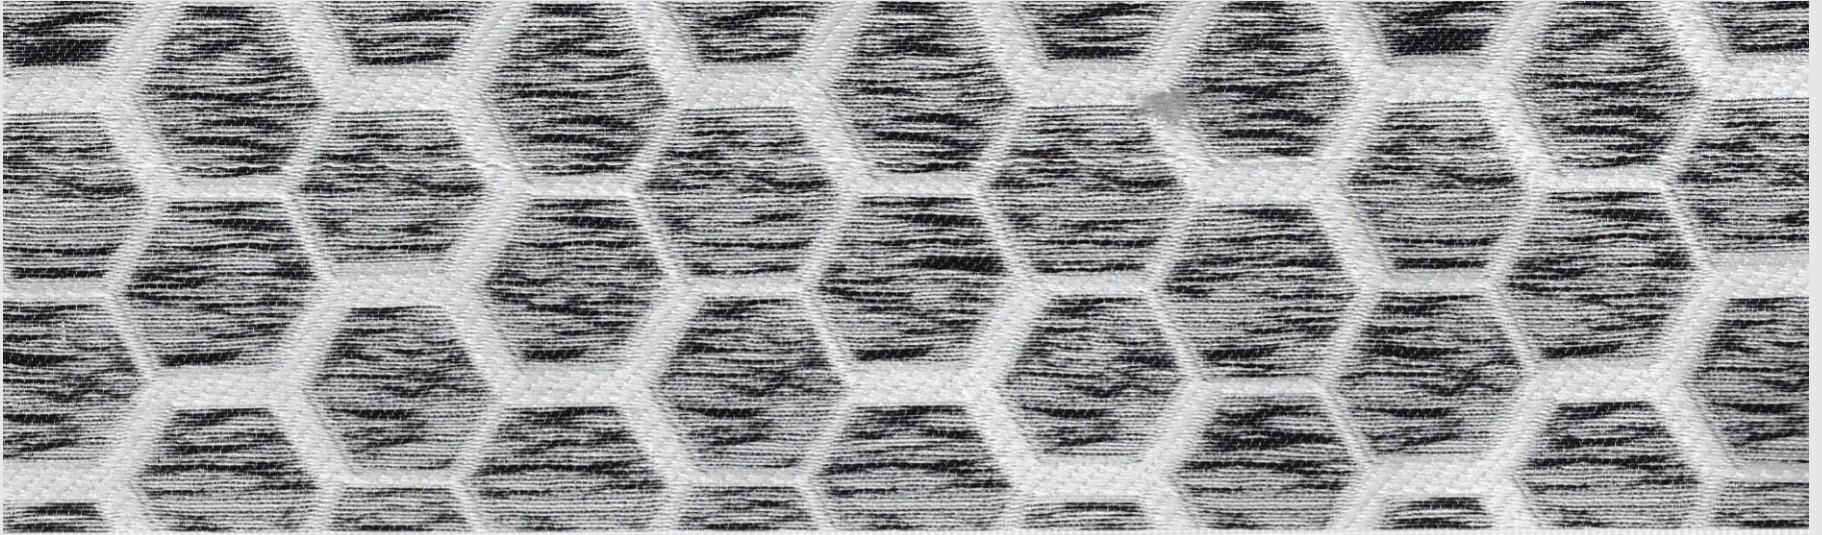

ABN®

Bring Life To Home