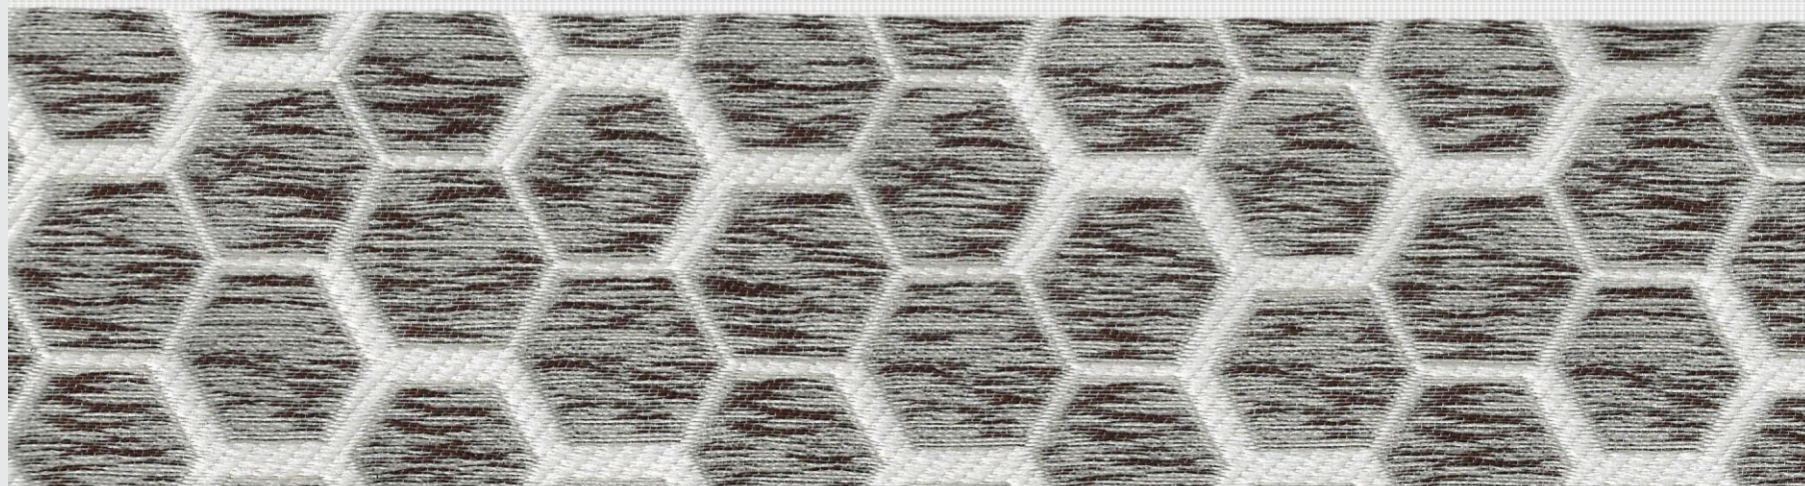

ABN®

Bring Life To Home